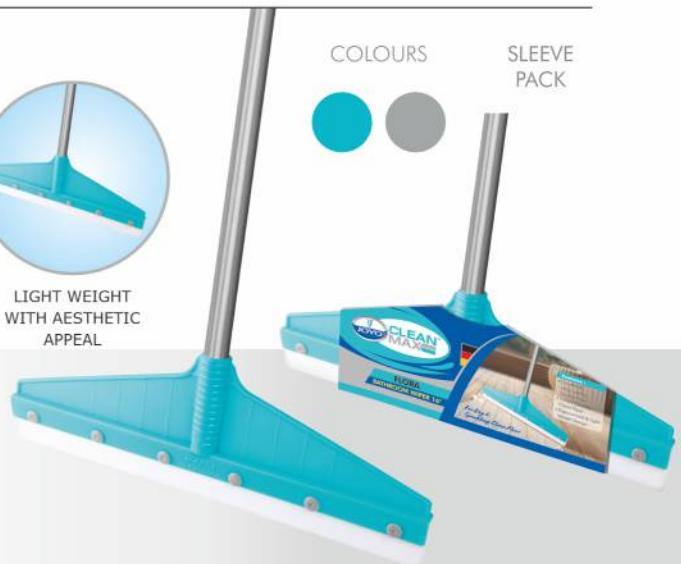

ERGONOMICALLY
DESIGNED
PERFECT GRIP HANDLE

LIGHT WEIGHT
WITH AESTHETIC
APPEAL

COLOURS

SLEEVE
PACK

- Instant Squeaky Clean Floor
- Ergonomical & Light Weight Design

INNER	OUTER
24 pcs.	96 pcs.

**SMART
BATHROOM WIPER 12"**