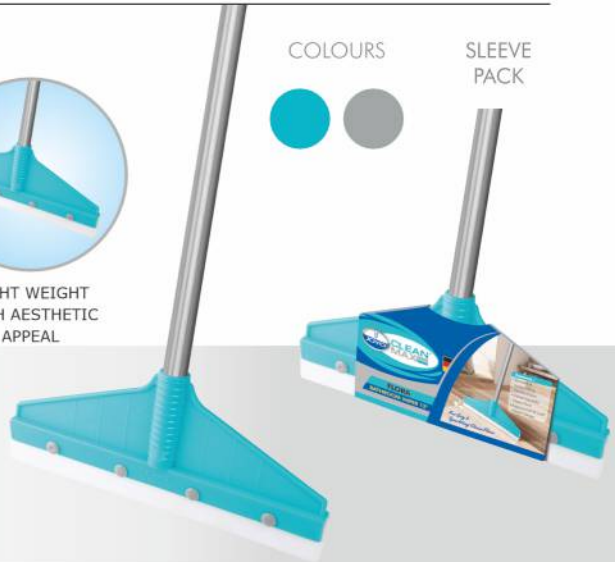

INNER	OUTER
24 pcs.	48 pcs.

CLEAN[®]
MAX

**FLOOR &
BATHROOM
WIPERS**

*For Dry &
Sparkling Clean Floor*

FLORA
BATHROOM WIPER 12"

DURABLE & LONG LASTING
QUALITY FOAM FOR
SQUEAKY CLEAN BATHROOM

ERGONOMICALLY
DESIGNED
PERFECT GRIP HANDLE

LIGHT WEIGHT
WITH AESTHETIC
APPEAL

COLOURS

SLEEVE
PACK

- Instant Squeaky Clean Floor
- Ergonomical & Light Weight Design

INNER	OUTER
24 pcs.	96 pcs.

FLORA
FLOOR WIPER 16"

DURABLE & LONG LASTING
QUALITY FOAM FOR
SQUEAKY CLEAN FLOOR

ERGONOMICALLY
DESIGNED
PERFECT GRIP HANDLE

LIGHT WEIGHT
WITH AESTHETIC
APPEAL

COLOURS

SLEEVE
PACK

- Instant Squeaky Clean Floor
- Ergonomical & Light Weight Design

INNER	OUTER
24 pcs.	96 pcs.

**SMART
BATHROOM WIPER 12"**