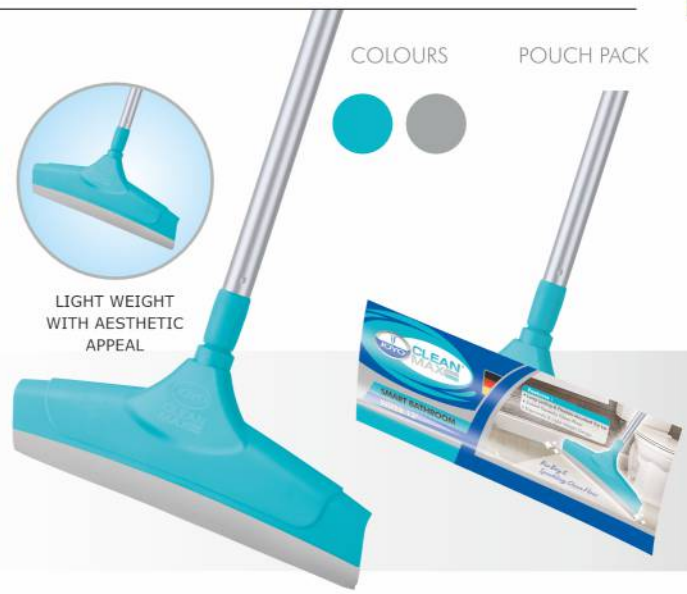

ERGONOMICALLY
DESIGNED
PERFECT GRIP HANDLE

LIGHT WEIGHT
WITH AESTHETIC
APPEAL

COLOURS

SLEEVE
PACK

- Instant Squeaky Clean Floor
- Ergonomical & Light Weight Design

INNER	OUTER
24 pcs.	96 pcs.

**SMART
BATHROOM WIPER 12"**

CO-MOULDED TPR LIP
MAKES IT VERY DURABLE
& EFFICIENT FOR
SQUEAKY CLEAN FLOOR

ERGONOMICALLY
DESIGNED
PERFECT GRIP HANDLE

LIGHT WEIGHT
WITH AESTHETIC
APPEAL

COLOURS

POUCH PACK

- Long Lasting & Flexible Moulded TPR Lip
- Instant Squeaky Clean Floor
- Ergonomical & Light Weight Design