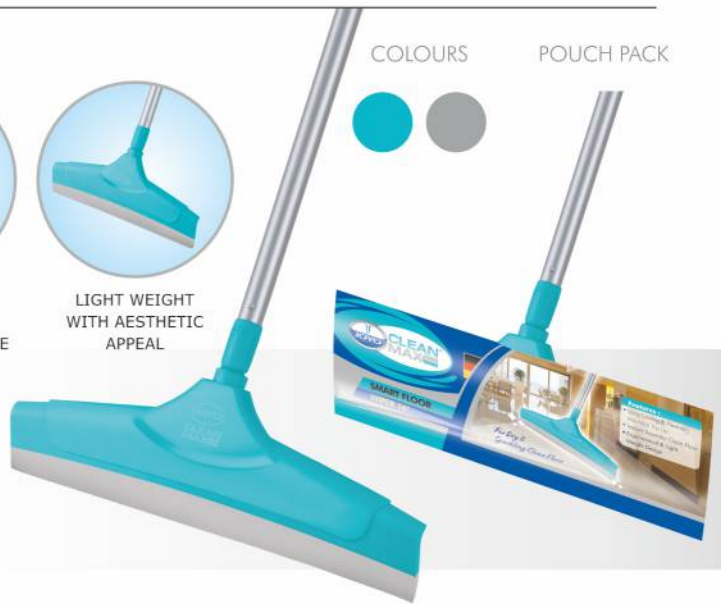

- Long Lasting & Flexible Moulded TPR Lip
- Instant Squeaky Clean Floor
- Ergonomical & Light Weight Design

INNER	OUTER
24 pcs.	96 pcs.