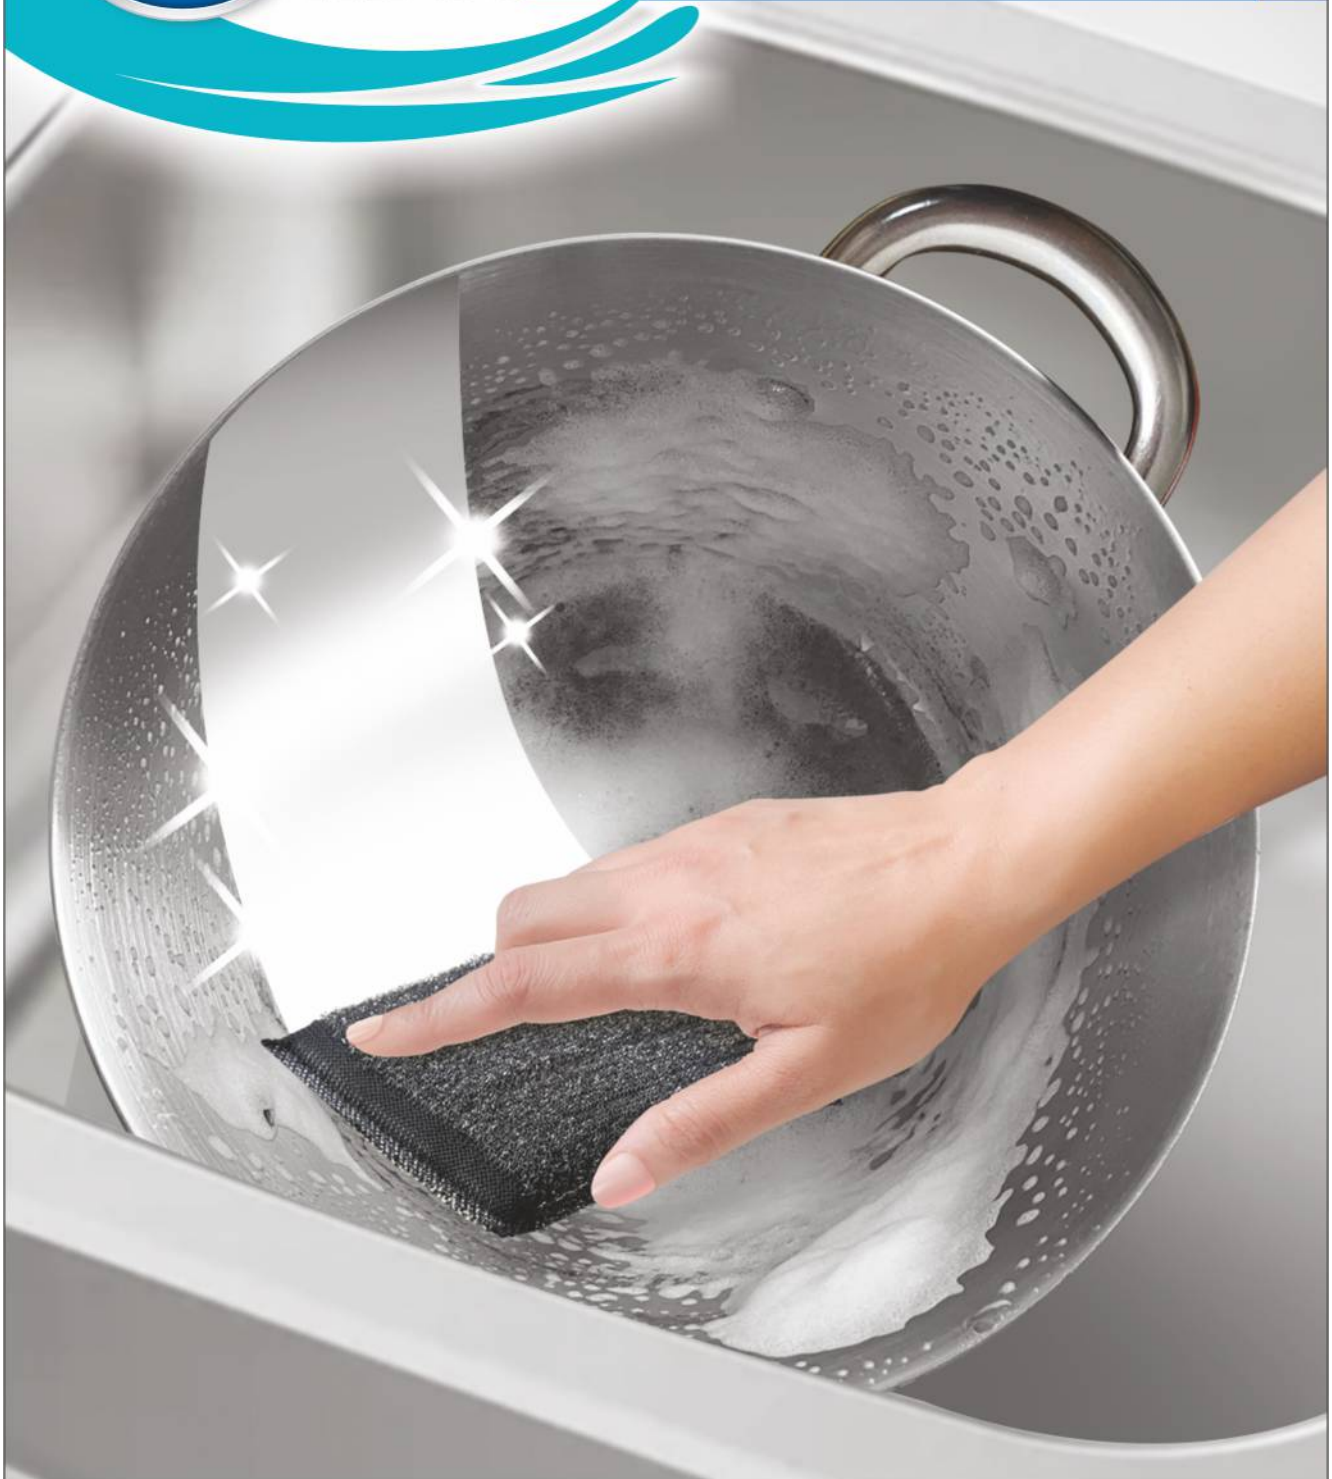

**MAX
POWER SCRUBBER**

**STEEL
FOAM
MATERIAL**

COLOURS

POUCH PACK

- STEEL FOAM MATERIAL
- EASILY REMOVE STUBBORN STAINS
- USE WITH SOAP/DETERGENT
- SAFE ON HANDS
- IDEAL TO CLEAN METAL UTENSILS, SINK, TILES, RUSTED METAL PARTS & TOOLS.