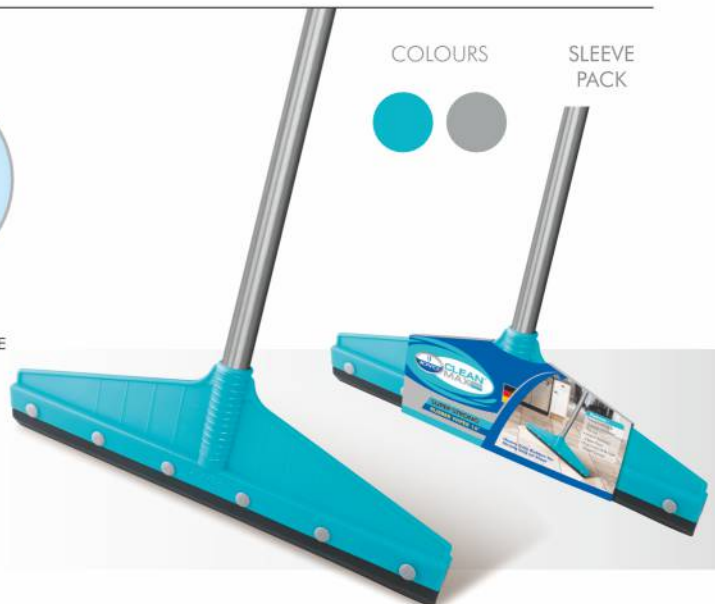

ERGONOMICALLY
DESIGNED
PERFECT GRIP HANDLE

- Long Lasting & Flexible Heavy Duty Rubber Lip
- Instant Squeaky Clean Floor

COLOURS

SLEEVE
PACK

INNER	OUTER
24 pcs.	96 pcs.

SUPER STRONG FLOOR WIPER 16"

HEAVY DUTY RUBBER LIP
MAKES IT VERY DURABLE
& EFFICIENT FOR
SQUEAKY CLEAN FLOOR

ERGONOMICALLY
DESIGNED
PERFECT GRIP HANDLE

- Long Lasting & Flexible Heavy Duty Rubber Lip
- Instant Squeaky Clean Floor

COLOURS

SLEEVE
PACK

INNER	OUTER
24 pcs.	96 pcs.

CLEAN[®]
MAX

**FLOOR &
TILE SCRUBBERS**